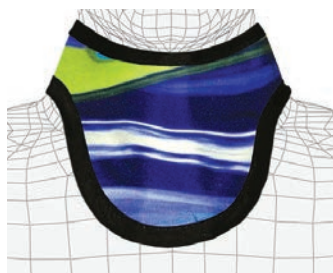

Protection Options

What to know when comparing protective apparel.

MEDIA	BENEFITS	PROTECTION	ATTENUATION	WEIGHT
Regular Lead	Most economical and recyclable	100% Lead	0.5mm Pb Equiv. Protection avg. 97% attenuation over 80, 100, 120 KVP	9 - lbs. (based on medium front protection apron)
Lightweight Lead	Lighter than regular lead and recyclable	Lead-Tin	0.5mm Pb Equiv. Protection avg. 96.8% attenuation over 80, 100, 120 KVP	8 - lbs. (based on medium front protection apron)
"LMG"*	Lightest Weight, Lead-Free, Environmentally Friendly	Tungsten-Antimony	0.5mm Pb Equiv. Protection avg. 96.6% attenuation over 80, 100, 120 KVP	7 - lbs. (based on medium front protection apron)

Thyro-Guards

Standard

Binding all around means affordable comfort and flexibility.