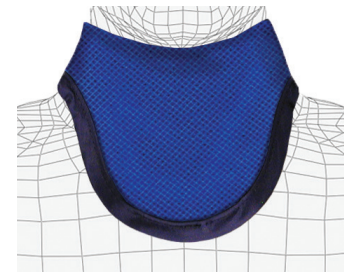

Thyroid Collars

2019
PRODUCT
GUIDE

Protection Options

What to know when comparing protective apparel.

MEDIA	BENEFITS	PROTECTION	ATTENUATION	WEIGHT
Regular Lead	Most economical and recyclable	100% Lead	0.5mm Pb Equiv. Protection avg. 97% attenuation over 80, 100, 120 KVP	9 - lbs. (based on medium front protection apron)
Lightweight Lead	Lighter than regular lead and recyclable	Lead-Tin	0.5mm Pb Equiv. Protection avg. 96.8% attenuation over 80, 100, 120 KVP	8 - lbs. (based on medium front protection apron)
"LMG" TM	Lightest Weight, Lead-Free, Environmentally Friendly	Tungsten-Antimony	0.5mm Pb Equiv. Protection avg. 96.6% attenuation over 80, 100, 120 KVP	7 - lbs. (based on medium front protection apron)

Thyro-Guards

Standard

Binding all around means affordable comfort and flexibility.

No Binding

No binding means extra comfort, flexibility and lighter weight.

Mid-Binding

No binding at the top means extra comfort under the chin.